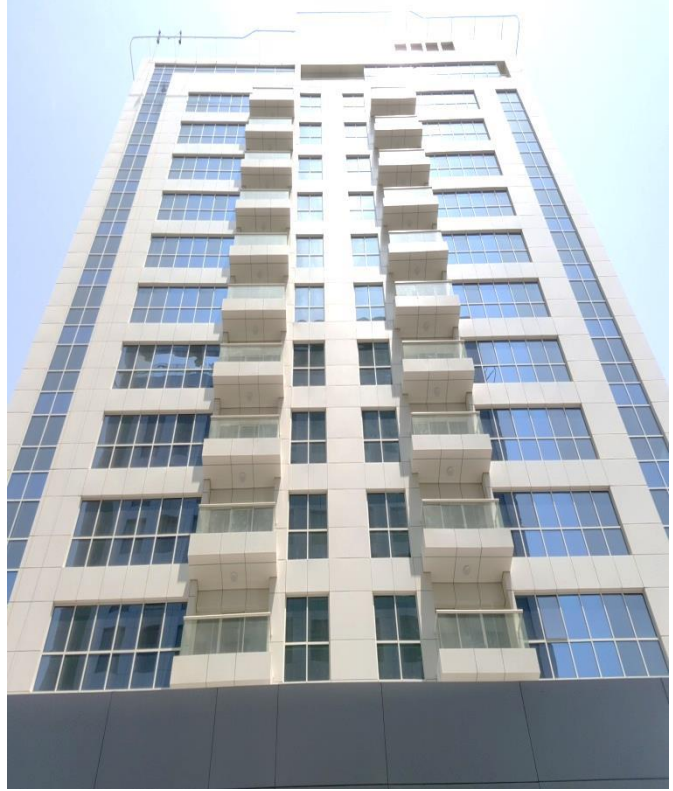

Leasing API Building, Rawdat, Abu Dhabi

Location:

- Rawdhat, Abu Dhabi
- On the garden side in close proximity to Zayed Grand Mosque
- 5 minutes drive to Mushrif Shopping Mall

Description:

- Tower API is a high end brand new residential development, comprising of 111 apartments overlooking Zayed Grand Mosque, Abu Dhabi sky line and the garden.
- The apartments are all finished to an ultra modern contemporary standard with a mix of 1, 2, 3 bedrooms
- Allocated basement parking.

Total Units	Unit Type	Sizes (sq.m)	Rent AED P.A.
22	1 Bedroom	70	From AED 92,000
44	1 Bedroom	80	From AED 95,000
44	2 Bedrooms	115	From AED 130,000
1	Penthouse	257	AED 250,000

Viewings available Sunday to Thursday
Between 9 am – 4 pm

Address	API Building, Rawdat, Abu Dhabi		
Specification	<ul style="list-style-type: none">✓ Fully Fitted kitchen✓ Fully equipped gym✓ Swimming pool✓ Central A/C	<ul style="list-style-type: none">✓ Allocated basement parking spaces✓ Concierge services	<ul style="list-style-type: none">✓ In House maintenance✓ 24 hours security✓ Retail spaces